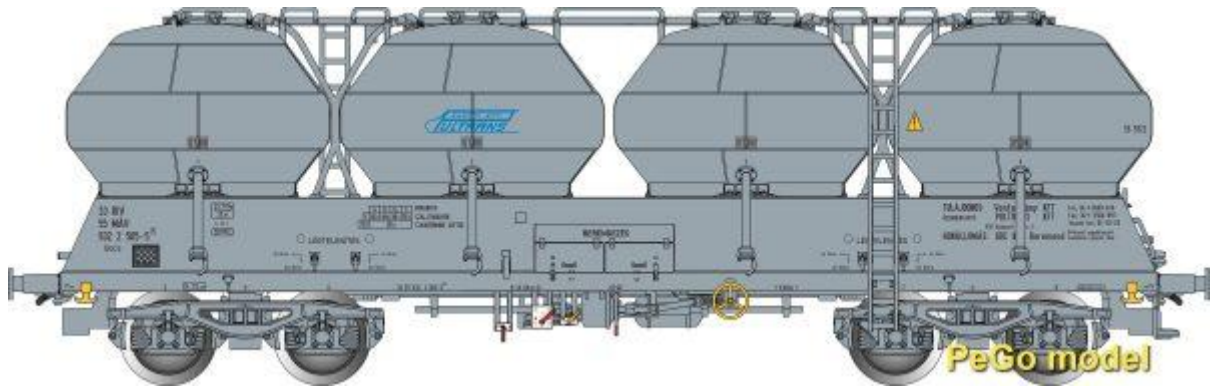

Albertmodell Neuheiten

737002 MÁV .Uahs, brown/black, ep. IV

737003 MÁV .Uahs, brown/black, another number , ep. IV

750001 MÁV HUNGARIA Ra, brown/black ep. III

785014 ČSD Zas, grey, ep. IV

788020 JŽ Zaes-z, brown with logo "PETROL", end of 1980s (ep. IV)

788021 JŽ Zaes-z brown with logo "INA", end of 1980s (ep. IV)

932007 MÁV Uacs "Pultrans", grey, ep. V

932008 MÁV Uacs "Pultrans", grey, second number ep. V