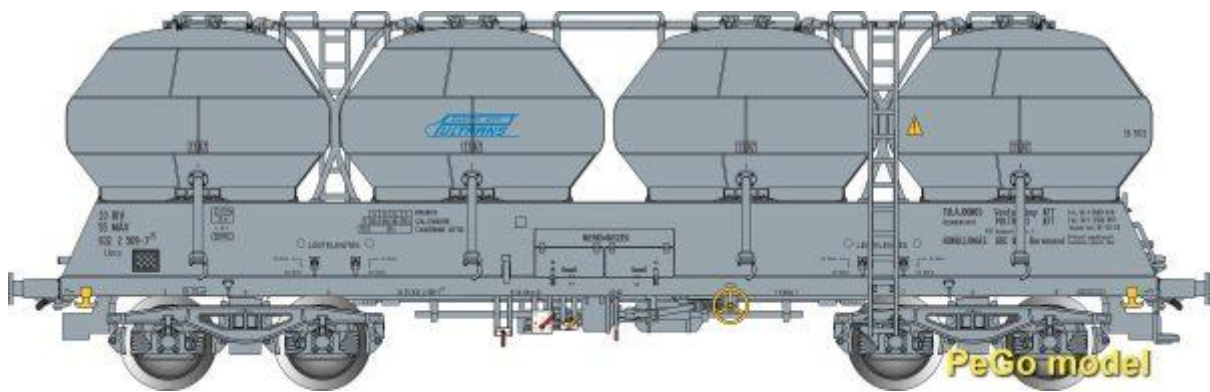

Albertmodell Neuheiten

737002 MÁV .Uahs, brown/black, ep. IV

737003 MÁV .Uahs, brown/black, another number , ep. IV

750001 MÁV HUNGARIA Ra, brown/black ep. III

785014 ČSD Zas, grey, ep. IV

788020 JŽ Zaes-z, brown with logo "PETROL", end of 1980s (ep. IV)

788021 JŽ Zaes-z brown with logo "INA", end of 1980s (ep. IV)

932007 MÁV Uacs "Pultrans", grey, ep. V

932008 MÁV Uacs "Pultrans", grey, second number ep. V